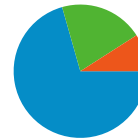

 **67.49% Bounce Rate**

 **64.78% New Visits**

Technical Profile

Browser	Visits	% visits	Connection Speed	Visits	% visits
Internet Explorer	18,631	53.84%	DSL	11,810	34.13%
Firefox	12,036	34.78%	Cable	10,841	31.33%
Safari	2,182	6.31%	Unknown	7,658	22.13%
Chrome	1,049	3.03%	T1	2,782	8.04%
Opera	376	1.09%	Dialup	957	2.77%

All traffic sources sent a total of 34,603 visits

- Referring Sites**
24,429.00 (70.60%)
- Direct Traffic**
7,041.00 (20.35%)
- Search Engines**
3,133.00 (9.05%)

Top Traffic Sources

Sources	Visits	% visits	Keywords	Visits	% visits
theminaturespage.com	9,268	26.78%	tabletop titans	164	5.23%
(direct) ((none))	7,042	20.35%	table top titans	98	3.13%
miniaturewargaming.com	2,834	8.19%	pax limpopo	95	3.03%
google (organic)	2,516	7.27%	tabletoptitans.com	51	1.63%
freewargamesrules.co.uk	2,143	6.19%	tabletoptitans	49	1.56%