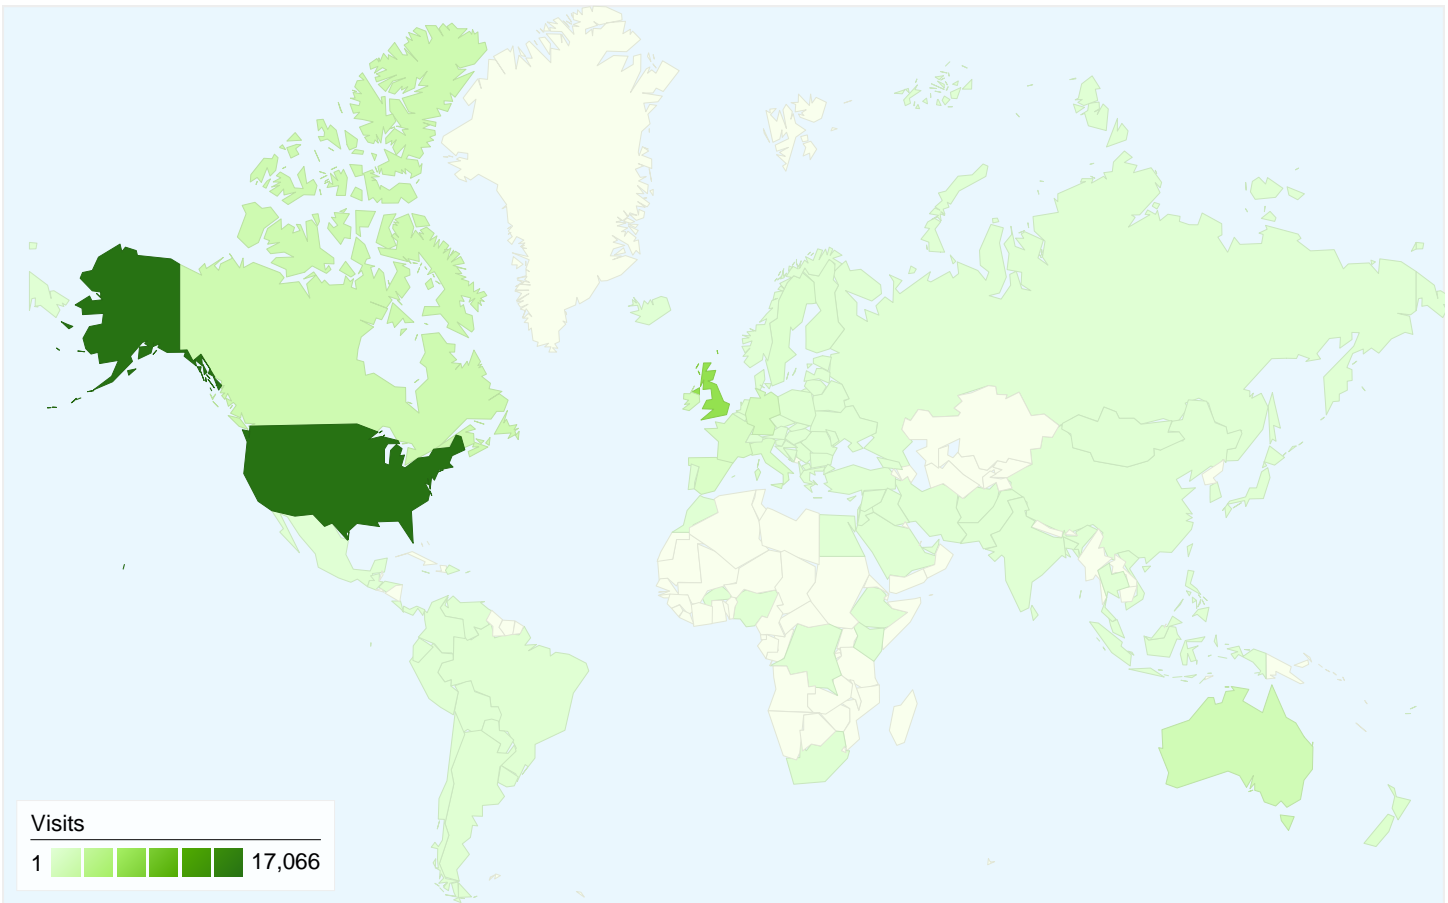

Site Usage

 **34,603** Visits

 **67.49%** Bounce Rate

 **86,498** Pageviews

 **00:01:57** Avg. Time on Site

 **2.50** Pages/Visit

 **64.78%** % New Visits

Map Overlay

Traffic Sources Overview

Visitors Overview

Visitors
22,425

Top Content

Page	Pageviews	% visits
/index.php	8,938	10.33%
/	6,320	7.31%
/tutorials/index.php	5,399	6.24%
/rules/index.php	5,007	5.79%
/tutorials/0001.php	4,351	5.03%

34,603 visits came from 108 countries/territories

Site Usage						
Visits	Pages/Visit	Avg. Time on Site	% New Visits	Bounce Rate		
34,603 % of Site Total: 100.00%	2.50 Site Avg: 2.50 (0.00%)	00:01:57 Site Avg: 00:01:57 (0.00%)	64.82% Site Avg: 64.78% (0.06%)	67.49% Site Avg: 67.49% (0.00%)		
Country/Territory	Visits	Pages/Visit	Avg. Time on Site	% New Visits	Bounce Rate	
United States	17,066	2.54	00:02:03	64.47%	67.28%	
United Kingdom	6,854	2.45	00:01:44	65.45%	68.51%	
Canada	1,790	2.51	00:01:43	74.69%	68.27%	
Australia	1,556	2.49	00:02:20	65.10%	67.10%	
Ireland	1,158	2.38	00:02:17	12.61%	65.03%	
Germany	1,077	2.44	00:01:29	68.06%	68.15%	
France	724	2.85	00:02:02	77.90%	62.71%	
Spain	656	2.43	00:01:39	73.17%	64.02%	
Italy	533	2.67	00:02:40	68.48%	63.41%	

New Zealand	344	2.71	00:02:31	72.09%	67.15%
					1 - 10 of 108

22,425 people visited this site

 **34,603 Visits**

 **22,425 Absolute Unique Visitors**

 **86,498 Pageviews**

 **2.50 Average Pageviews**

 **00:01:57 Time on Site**