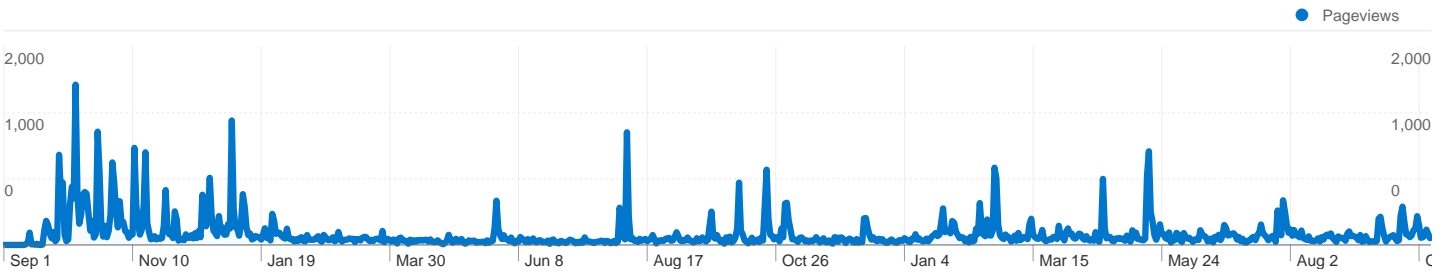

34,603 visits came from 108 countries/territories

Site Usage						
Visits	Pages/Visit	Avg. Time on Site	% New Visits	Bounce Rate		
34,603 % of Site Total: 100.00%	2.50 Site Avg: 2.50 (0.00%)	00:01:57 Site Avg: 00:01:57 (0.00%)	64.82% Site Avg: 64.78% (0.06%)	67.49% Site Avg: 67.49% (0.00%)		
Country/Territory	Visits	Pages/Visit	Avg. Time on Site	% New Visits	Bounce Rate	
United States	17,066	2.54	00:02:03	64.47%	67.28%	
United Kingdom	6,854	2.45	00:01:44	65.45%	68.51%	
Canada	1,790	2.51	00:01:43	74.69%	68.27%	
Australia	1,556	2.49	00:02:20	65.10%	67.10%	
Ireland	1,158	2.38	00:02:17	12.61%	65.03%	
Germany	1,077	2.44	00:01:29	68.06%	68.15%	
France	724	2.85	00:02:02	77.90%	62.71%	
Spain	656	2.43	00:01:39	73.17%	64.02%	
Italy	533	2.67	00:02:40	68.48%	63.41%	

New Zealand	344	2.71	00:02:31	72.09%	67.15%
					1 - 10 of 108

22,425 people visited this site

 **34,603 Visits**

 **22,425 Absolute Unique Visitors**

 **86,498 Pageviews**

 **2.50 Average Pageviews**

 **00:01:57 Time on Site**

 **67.49% Bounce Rate**

 **64.78% New Visits**

Technical Profile

Browser	Visits	% visits	Connection Speed	Visits	% visits
Internet Explorer	18,631	53.84%	DSL	11,810	34.13%
Firefox	12,036	34.78%	Cable	10,841	31.33%
Safari	2,182	6.31%	Unknown	7,658	22.13%
Chrome	1,049	3.03%	T1	2,782	8.04%
Opera	376	1.09%	Dialup	957	2.77%

139 pages were viewed a total of 86,498 times

Content Performance

Pageviews 86,498 % of Site Total: 100.00%	Unique Pageviews 69,802 % of Site Total: 100.00%	Avg. Time on Page 00:01:18 Site Avg: 00:01:18 (0.00%)	Bounce Rate 67.49% Site Avg: 67.49% (0.00%)	% Exit 40.00% Site Avg: 40.00% (0.00%)	\$ Index \$0.00 Site Avg: \$0.00 (0.00%)
--	---	--	--	---	---