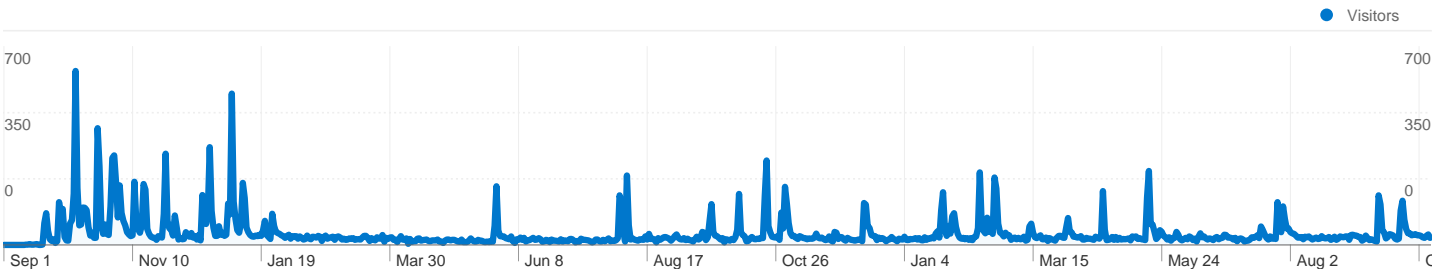

Site Usage

 **34,603** Visits

 **67.49%** Bounce Rate

 **86,498** Pageviews

 **00:01:57** Avg. Time on Site

 **2.50** Pages/Visit

 **64.78%** % New Visits

Map Overlay

Traffic Sources Overview

Visitors Overview

Visitors
22,425

Top Content

Page	Pageviews	% visits
/index.php	8,938	10.33%
/	6,320	7.31%
/tutorials/index.php	5,399	6.24%
/rules/index.php	5,007	5.79%
/tutorials/0001.php	4,351	5.03%

34,603 visits came from 108 countries/territories

Site Usage						
Visits	Pages/Visit	Avg. Time on Site	% New Visits	Bounce Rate		
34,603 % of Site Total: 100.00%	2.50 Site Avg: 2.50 (0.00%)	00:01:57 Site Avg: 00:01:57 (0.00%)	64.82% Site Avg: 64.78% (0.06%)	67.49% Site Avg: 67.49% (0.00%)		
Country/Territory	Visits	Pages/Visit	Avg. Time on Site	% New Visits	Bounce Rate	
United States	17,066	2.54	00:02:03	64.47%	67.28%	
United Kingdom	6,854	2.45	00:01:44	65.45%	68.51%	
Canada	1,790	2.51	00:01:43	74.69%	68.27%	
Australia	1,556	2.49	00:02:20	65.10%	67.10%	
Ireland	1,158	2.38	00:02:17	12.61%	65.03%	
Germany	1,077	2.44	00:01:29	68.06%	68.15%	
France	724	2.85	00:02:02	77.90%	62.71%	
Spain	656	2.43	00:01:39	73.17%	64.02%	
Italy	533	2.67	00:02:40	68.48%	63.41%	

New Zealand	344	2.71	00:02:31	72.09%	67.15%
					1 - 10 of 108

22,425 people visited this site

 **34,603 Visits**

 **22,425 Absolute Unique Visitors**

 **86,498 Pageviews**

 **2.50 Average Pageviews**

 **00:01:57 Time on Site**