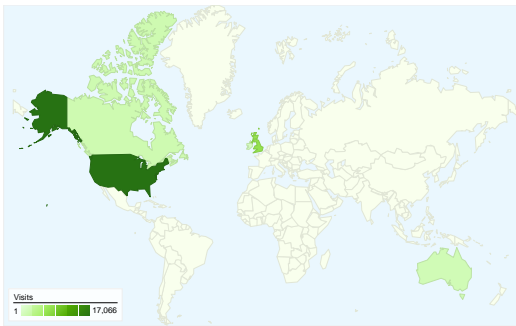

Site Usage

 **34,603** Visits

 **67.49%** Bounce Rate

 **86,498** Pageviews

 **00:01:57** Avg. Time on Site

 **2.50** Pages/Visit

 **64.78%** % New Visits

Map Overlay

Traffic Sources Overview

Visitors Overview

Visitors
22,425

Top Content

Page	Pageviews	% visits
/index.php	8,938	10.33%
/	6,320	7.31%
/tutorials/index.php	5,399	6.24%
/rules/index.php	5,007	5.79%
/tutorials/0001.php	4,351	5.03%

34,603 visits came from 108 countries/territories

Site Usage						
Visits	Pages/Visit	Avg. Time on Site	% New Visits	Bounce Rate		
34,603 % of Site Total: 100.00%	2.50 Site Avg: 2.50 (0.00%)	00:01:57 Site Avg: 00:01:57 (0.00%)	64.82% Site Avg: 64.78% (0.06%)	67.49% Site Avg: 67.49% (0.00%)		
Country/Territory	Visits	Pages/Visit	Avg. Time on Site	% New Visits	Bounce Rate	
United States	17,066	2.54	00:02:03	64.47%	67.28%	
United Kingdom	6,854	2.45	00:01:44	65.45%	68.51%	
Canada	1,790	2.51	00:01:43	74.69%	68.27%	
Australia	1,556	2.49	00:02:20	65.10%	67.10%	
Ireland	1,158	2.38	00:02:17	12.61%	65.03%	
Germany	1,077	2.44	00:01:29	68.06%	68.15%	
France	724	2.85	00:02:02	77.90%	62.71%	
Spain	656	2.43	00:01:39	73.17%	64.02%	
Italy	533	2.67	00:02:40	68.48%	63.41%	

New Zealand	344	2.71	00:02:31	72.09%	67.15%
					1 - 10 of 108

22,425 people visited this site

 **34,603 Visits**

 **22,425 Absolute Unique Visitors**

 **86,498 Pageviews**

 **2.50 Average Pageviews**

 **00:01:57 Time on Site**