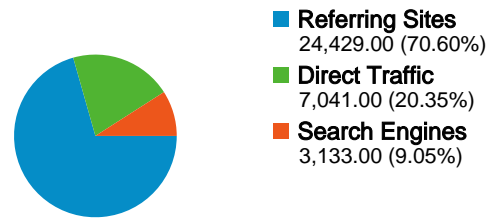

Site Usage

 **34,603** Visits

 **67.49%** Bounce Rate

 **86,498** Pageviews

 **00:01:57** Avg. Time on Site

 **2.50** Pages/Visit

 **64.78%** % New Visits

Map Overlay

Traffic Sources Overview

Visitors Overview

Visitors
22,425

Top Content

Page	Pageviews	% visits
/index.php	8,938	10.33%
/	6,320	7.31%
/tutorials/index.php	5,399	6.24%
/rules/index.php	5,007	5.79%
/tutorials/0001.php	4,351	5.03%

34,603 visits came from 108 countries/territories

Site Usage						
Visits	Pages/Visit	Avg. Time on Site	% New Visits	Bounce Rate		
34,603 % of Site Total: 100.00%	2.50 Site Avg: 2.50 (0.00%)	00:01:57 Site Avg: 00:01:57 (0.00%)	64.82% Site Avg: 64.78% (0.06%)	67.49% Site Avg: 67.49% (0.00%)		
Country/Territory	Visits	Pages/Visit	Avg. Time on Site	% New Visits	Bounce Rate	
United States	17,066	2.54	00:02:03	64.47%	67.28%	
United Kingdom	6,854	2.45	00:01:44	65.45%	68.51%	
Canada	1,790	2.51	00:01:43	74.69%	68.27%	
Australia	1,556	2.49	00:02:20	65.10%	67.10%	
Ireland	1,158	2.38	00:02:17	12.61%	65.03%	
Germany	1,077	2.44	00:01:29	68.06%	68.15%	
France	724	2.85	00:02:02	77.90%	62.71%	
Spain	656	2.43	00:01:39	73.17%	64.02%	
Italy	533	2.67	00:02:40	68.48%	63.41%	

All traffic sources sent a total of 34,603 visits

- Referring Sites**
24,429.00 (70.60%)
- Direct Traffic**
7,041.00 (20.35%)
- Search Engines**
3,133.00 (9.05%)

Top Traffic Sources

Sources	Visits	% visits	Keywords	Visits	% visits
theminaturespage.com	9,268	26.78%	tabletop titans	164	5.23%
(direct) ((none))	7,042	20.35%	table top titans	98	3.13%
miniaturewargaming.com	2,834	8.19%	pax limpopo	95	3.03%
google (organic)	2,516	7.27%	tabletoptitans.com	51	1.63%
freewargamesrules.co.uk	2,143	6.19%	tabletoptitans	49	1.56%