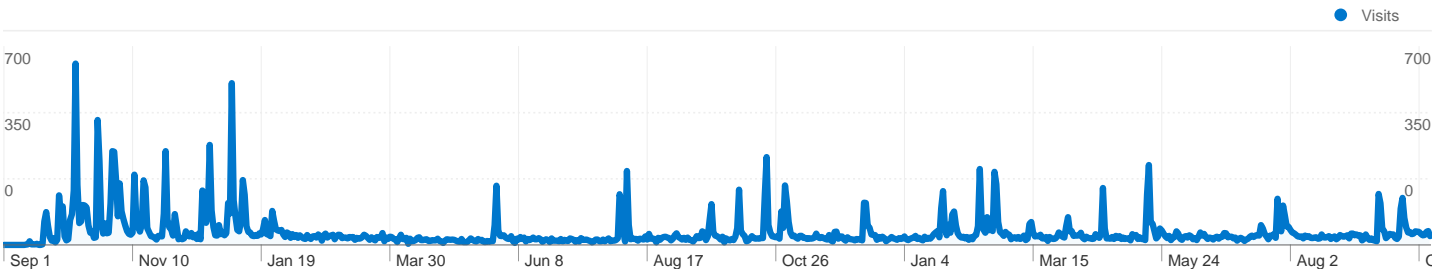

All traffic sources sent a total of 34,603 visits