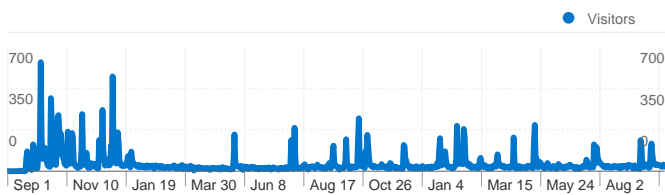

Site Usage

 **34,603** Visits

 **67.49%** Bounce Rate

 **86,498** Pageviews

 **00:01:57** Avg. Time on Site

 **2.50** Pages/Visit

 **64.78%** % New Visits

Map Overlay

Traffic Sources Overview

Visitors Overview

Visitors
22,425

Top Content

Page	Pageviews	% visits
/index.php	8,938	10.33%
/	6,320	7.31%
/tutorials/index.php	5,399	6.24%
/rules/index.php	5,007	5.79%
/tutorials/0001.php	4,351	5.03%

34,603 visits came from 108 countries/territories

Site Usage						
Visits	Pages/Visit	Avg. Time on Site	% New Visits	Bounce Rate		
34,603 % of Site Total: 100.00%	2.50 Site Avg: 2.50 (0.00%)	00:01:57 Site Avg: 00:01:57 (0.00%)	64.82% Site Avg: 64.78% (0.06%)	67.49% Site Avg: 67.49% (0.00%)		
Country/Territory	Visits	Pages/Visit	Avg. Time on Site	% New Visits	Bounce Rate	
United States	17,066	2.54	00:02:03	64.47%	67.28%	
United Kingdom	6,854	2.45	00:01:44	65.45%	68.51%	
Canada	1,790	2.51	00:01:43	74.69%	68.27%	
Australia	1,556	2.49	00:02:20	65.10%	67.10%	
Ireland	1,158	2.38	00:02:17	12.61%	65.03%	
Germany	1,077	2.44	00:01:29	68.06%	68.15%	
France	724	2.85	00:02:02	77.90%	62.71%	
Spain	656	2.43	00:01:39	73.17%	64.02%	
Italy	533	2.67	00:02:40	68.48%	63.41%	

139 pages were viewed a total of 86,498 times

Content Performance

Pageviews 86,498 % of Site Total: 100.00%	Unique Pageviews 69,802 % of Site Total: 100.00%	Avg. Time on Page 00:01:18 Site Avg: 00:01:18 (0.00%)	Bounce Rate 67.49% Site Avg: 67.49% (0.00%)	% Exit 40.00% Site Avg: 40.00% (0.00%)	\$ Index \$0.00 Site Avg: \$0.00 (0.00%)
--	---	--	--	---	---