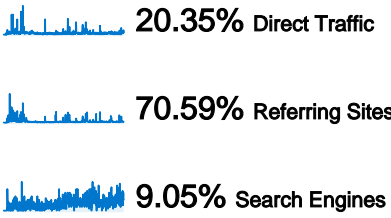

- **Referring Sites**
  24,429.00 (70.60%)
- **Direct Traffic**
  7,041.00 (20.35%)
- **Search Engines**
  3,133.00 (9.05%)

Top Traffic Sources

Sources	Visits	% visits	Keywords	Visits	% visits
theminaturespage.com	9,268	26.78%	tabletop titans	164	5.23%
(direct) ((none))	7,042	20.35%	table top titans	98	3.13%
miniaturewargaming.com	2,834	8.19%	pax limpopo	95	3.03%
google (organic)	2,516	7.27%	tabletoptitans.com	51	1.63%
freewargamesrules.co.uk	2,143	6.19%	tabletoptitans	49	1.56%